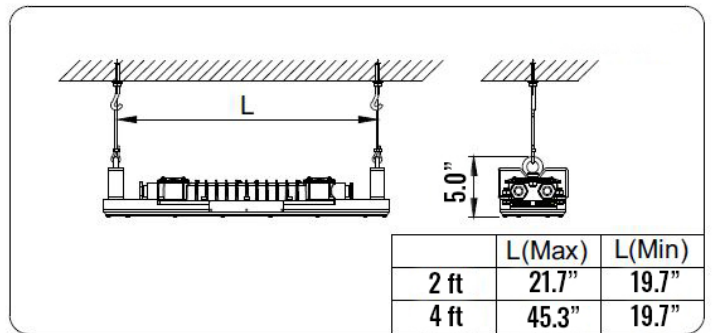

## 36W LED EXPLOSION PROOF LIGHT

**C1D2**

Lumens	4,500
Power Consumption	36W
CCT	5400-7000K
Beam Angle	150°
CRI	70
Operating Voltage	100 - 277 VAC
Lifespan	> 50,000 Hours
IP Grade	IP66
Body Construction	Aluminum Alloy
Dimensions	Length Option x 5.4" x 3.4"
Weight	2' - 14.1 lbs      4' - 24.25 lbs

### ORDER CODE EXDL36-2

Fixture	Length
EXDL36- Exdura Linear	2- 2 ft 4- 4 ft

**Pipe Clamp**

**Wall Mount**

**Stanchion Mount**

**Clamp Mount**

**Ceiling Mount**

**Pendant Mount**