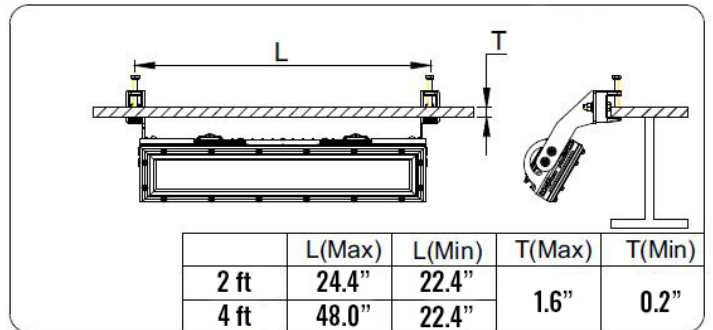

## 36W LED EXPLOSION PROOF LIGHT

**C1D2**

Lumens	4,500
Power Consumption	36W
CCT	5400-7000K
Beam Angle	150°
CRI	70
Operating Voltage	100 - 277 VAC
Lifespan	> 50,000 Hours
IP Grade	IP66
Body Construction	Aluminum Alloy
Dimensions	Length Option x 5.4" x 3.4"
Weight	2' - 14.1 lbs      4' - 24.25 lbs

### ORDER CODE EXDL36-2

Fixture	Length
EXDL36- Exdura Linear	2- 2 ft 4- 4 ft

**Pipe Clamp**

**Wall Mount**

**Stanchion Mount**

**Clamp Mount**

**Ceiling Mount**

**Pendant Mount**