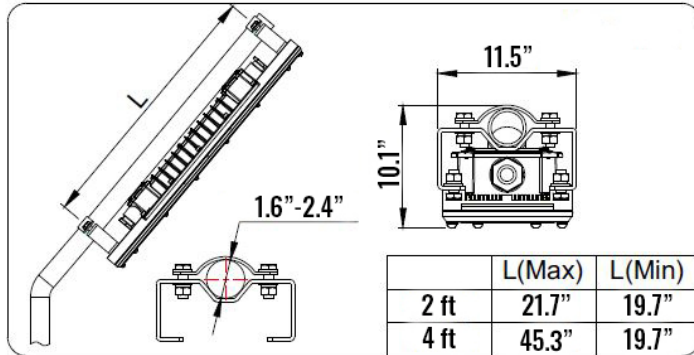

## 36W LED EXPLOSION PROOF LIGHT

**C1D2**

Lumens	4,500
Power Consumption	36W
CCT	5400-7000K
Beam Angle	150°
CRI	70
Operating Voltage	100 - 277 VAC
Lifespan	> 50,000 Hours
IP Grade	IP66
Body Construction	Aluminum Alloy
Dimensions	Length Option x 5.4" x 3.4"
Weight	2' - 14.1 lbs      4' - 24.25 lbs

### ORDER CODE EXDL36-2

Fixture	Length
EXDL36- Exdura Linear	2- 2 ft 4- 4 ft

**Pipe Clamp**

**Wall Mount**

**Stanchion Mount**

**Clamp Mount**

**Ceiling Mount**

**Pendant Mount**