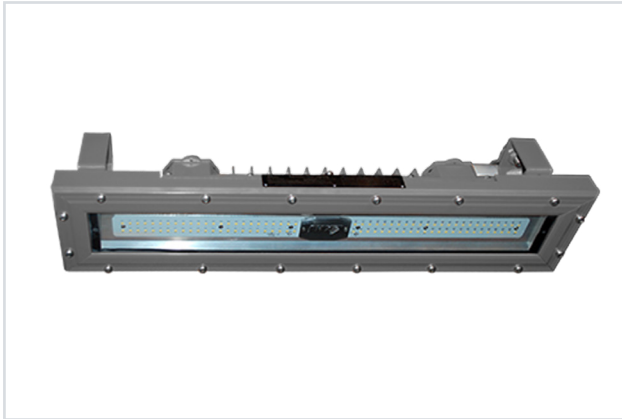

## EXDURA LINEAR 36

## 36W LED EXPLOSION PROOF LIGHT

**C1D2**

Lumens	4,500
Power Consumption	36W
CCT	5400-7000K
Beam Angle	150°
CRI	70
Operating Voltage	100 - 277 VAC
Lifespan	> 50,000 Hours
IP Grade	IP66
Body Construction	Aluminum Alloy
Dimensions	Length Option x 5.4" x 3.4"
Weight	2' - 14.1 lbs      4' - 24.25 lbs

### ORDER CODE EXDL36-2

Fixture	Length
EXDL36- Exdura Linear	2- 2 ft 4- 4 ft

**Pipe Clamp**

**Wall Mount**

**Stanchion Mount**

**Clamp Mount**

**Ceiling Mount**

**Pendant Mount**