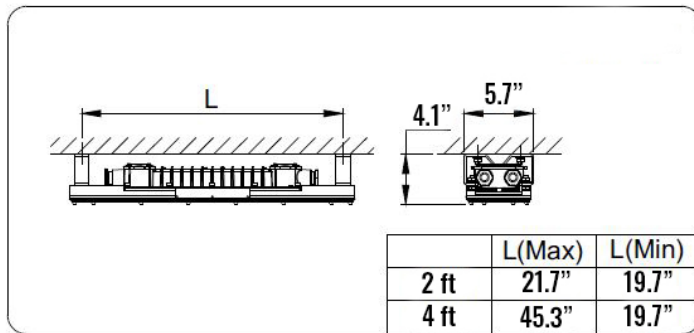

## 36W LED EXPLOSION PROOF LIGHT

**C1D2**

Lumens	4,500
Power Consumption	36W
CCT	5400-7000K
Beam Angle	150°
CRI	70
Operating Voltage	100 - 277 VAC
Lifespan	> 50,000 Hours
IP Grade	IP66
Body Construction	Aluminum Alloy
Dimensions	Length Option x 5.4" x 3.4"
Weight	2' - 14.1 lbs      4' - 24.25 lbs

### ORDER CODE EXDL36-2

Fixture	Length
EXDL36- Exdura Linear	2- 2 ft 4- 4 ft

**Pipe Clamp**

**Wall Mount**

**Stanchion Mount**

**Clamp Mount**

**Ceiling Mount**

**Pendant Mount**