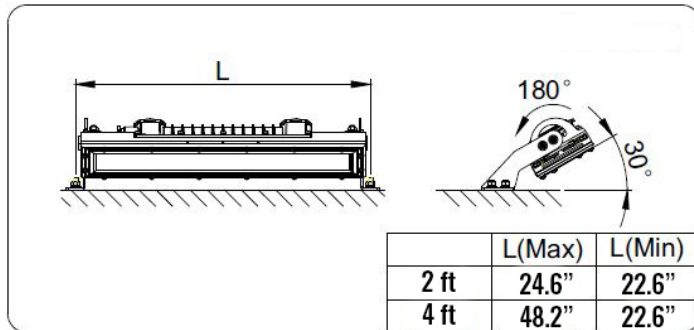

## 36W LED EXPLOSION PROOF LIGHT

**C1D2**

Lumens	4,500
Power Consumption	36W
CCT	5400-7000K
Beam Angle	150°
CRI	70
Operating Voltage	100 - 277 VAC
Lifespan	> 50,000 Hours
IP Grade	IP66
Body Construction	Aluminum Alloy
Dimensions	Length Option x 5.4" x 3.4"
Weight	2' - 14.1 lbs      4' - 24.25 lbs

### ORDER CODE EXDL36-2

Fixture	Length
EXDL36- Exdura Linear	2- 2 ft 4- 4 ft

**Pipe Clamp**

**Wall Mount**

**Stanchion Mount**

**Clamp Mount**

**Ceiling Mount**

**Pendant Mount**