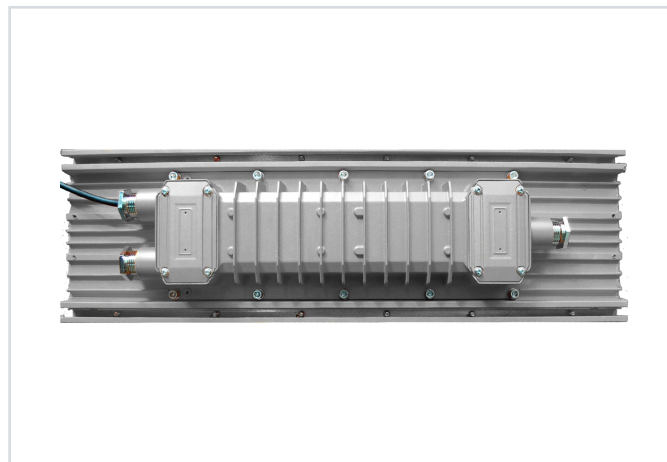

## EXDURA LINEAR 36

## 36W LED EXPLOSION PROOF LIGHT

**C1D2**

Lumens	4,500
Power Consumption	36W
CCT	5400-7000K
Beam Angle	150°
CRI	70
Operating Voltage	100 - 277 VAC
Lifespan	> 50,000 Hours
IP Grade	IP66
Body Construction	Aluminum Alloy
Dimensions	Length Option x 5.4" x 3.4"
Weight	2' - 14.1 lbs      4' - 24.25 lbs

### ORDER CODE EXDL36-2

Fixture	Length
EXDL36- Exdura Linear	2- 2 ft 4- 4 ft

**Pipe Clamp**

**Wall Mount**

**Stanchion Mount**

**Clamp Mount**

**Ceiling Mount**

**Pendant Mount**