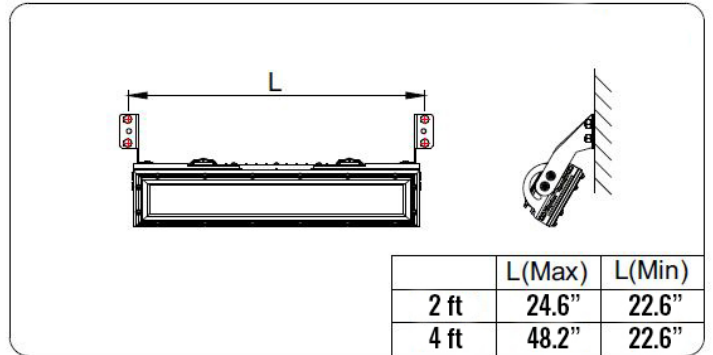

## 36W LED EXPLOSION PROOF LIGHT

**C1D2**

Lumens	4,500
Power Consumption	36W
CCT	5400-7000K
Beam Angle	150°
CRI	70
Operating Voltage	100 - 277 VAC
Lifespan	> 50,000 Hours
IP Grade	IP66
Body Construction	Aluminum Alloy
Dimensions	Length Option x 5.4" x 3.4"
Weight	2' - 14.1 lbs      4' - 24.25 lbs

### ORDER CODE EXDL36-2

Fixture	Length
EXDL36- Exdura Linear	2- 2 ft 4- 4 ft

**Pipe Clamp**

**Wall Mount**

**Stanchion Mount**

**Clamp Mount**

**Ceiling Mount**

**Pendant Mount**