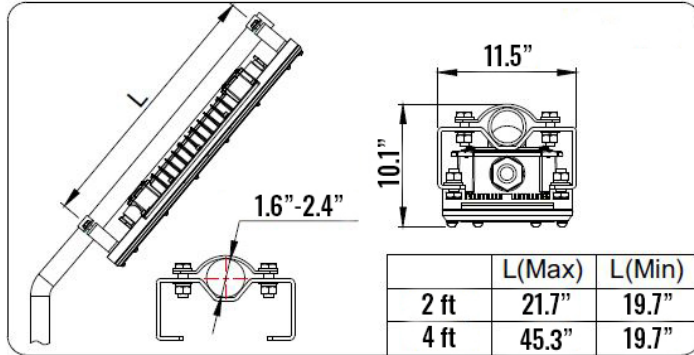

EXDURA LINEAR 48

48W LED EXPLOSION PROOF LIGHT

Lumens	6,000
Power Consumption	48W
CCT	5400-7000K
Beam Angle	150°
CRI	70
Operating Voltage	100 - 277 VAC
Lifespan	> 50,000 Hours
IP Grade	IP66
Body Construction	Aluminum Alloy
Dimensions	Length Option x 5.4" x 3.4"
Weight	2' - 14.1 lbs 4' - 24.25 lbs

CUSTOM ORDER CODE Example: EXDL48-2

Fixture	Length
EXDL48- Exdura Linear	2- 2 ft 4- 4 ft

Pipe Clamp

Wall Mount

Stanchion Mount

Clamp Mount

Ceiling Mount

Pendant Mount