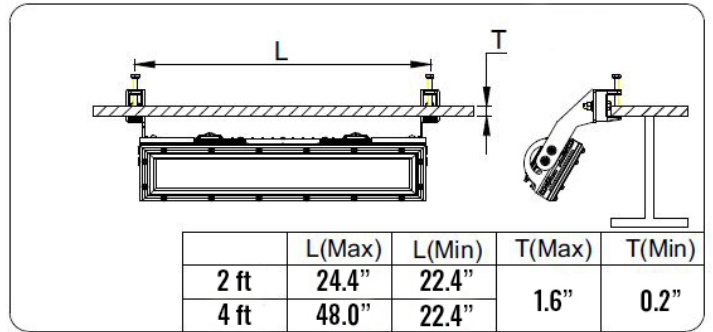

EXDURA LINEAR 48

48W LED EXPLOSION PROOF LIGHT

Lumens	6,000
Power Consumption	48W
CCT	5400-7000K
Beam Angle	150°
CRI	70
Operating Voltage	100 - 277 VAC
Lifespan	> 50,000 Hours
IP Grade	IP66
Body Construction	Aluminum Alloy
Dimensions	Length Option x 5.4" x 3.4"
Weight	2' - 14.1 lbs 4' - 24.25 lbs

CUSTOM ORDER CODE Example: EXDL48-2

Fixture	Length
EXDL48- Exdura Linear	2- 2 ft 4- 4 ft

Pipe Clamp

Wall Mount

Stanchion Mount

Clamp Mount

Ceiling Mount

Pendant Mount