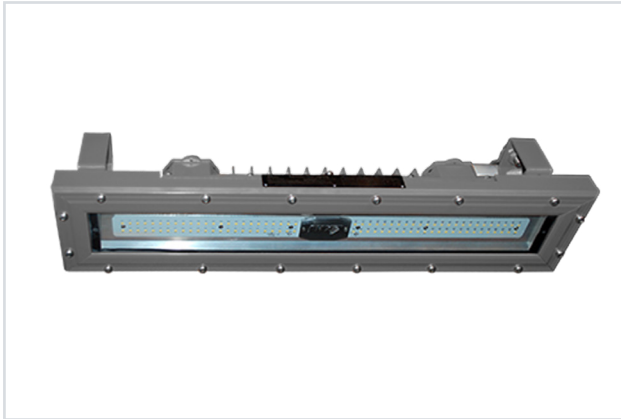

EXDURA LINEAR 48

48W LED EXPLOSION PROOF LIGHT

Lumens	6,000
Power Consumption	48W
CCT	5400-7000K
Beam Angle	150°
CRI	70
Operating Voltage	100 - 277 VAC
Lifespan	> 50,000 Hours
IP Grade	IP66
Body Construction	Aluminum Alloy
Dimensions	Length Option x 5.4" x 3.4"
Weight	2' - 14.1 lbs 4' - 24.25 lbs

CUSTOM ORDER CODE Example: EXDL48-2

Fixture	Length
EXDL48- Exdura Linear	2- 2 ft 4- 4 ft

Pipe Clamp

Wall Mount

Stanchion Mount

Clamp Mount

Ceiling Mount

Pendant Mount