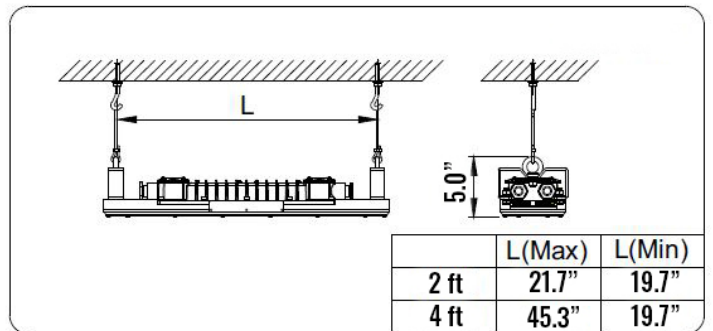

EXDURA LINEAR 48

48W LED EXPLOSION PROOF LIGHT

Lumens	6,000
Power Consumption	48W
CCT	5400-7000K
Beam Angle	150°
CRI	70
Operating Voltage	100 - 277 VAC
Lifespan	> 50,000 Hours
IP Grade	IP66
Body Construction	Aluminum Alloy
Dimensions	Length Option x 5.4" x 3.4"
Weight	2' - 14.1 lbs 4' - 24.25 lbs

CUSTOM ORDER CODE Example: EXDL48-2

Fixture	Length
EXDL48- Exdura Linear	2- 2 ft 4- 4 ft

Pipe Clamp

Wall Mount

Stanchion Mount

Clamp Mount

Ceiling Mount

Pendant Mount