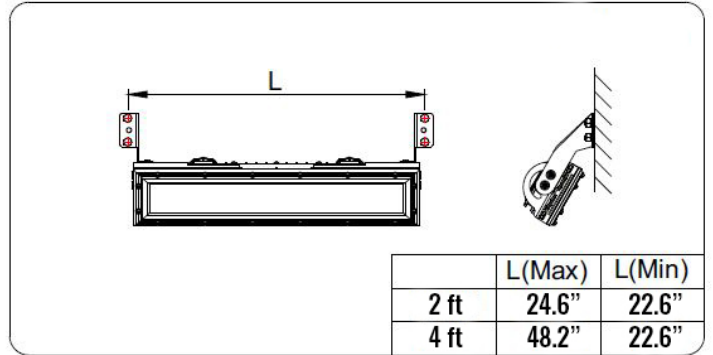

EXDURA LINEAR 48

48W LED EXPLOSION PROOF LIGHT

Lumens	6,000
Power Consumption	48W
CCT	5400-7000K
Beam Angle	150°
CRI	70
Operating Voltage	100 - 277 VAC
Lifespan	> 50,000 Hours
IP Grade	IP66
Body Construction	Aluminum Alloy
Dimensions	Length Option x 5.4" x 3.4"
Weight	2' - 14.1 lbs 4' - 24.25 lbs

CUSTOM ORDER CODE Example: EXDL48-2

Fixture	Length
EXDL48- Exdura Linear	2- 2 ft 4- 4 ft

Pipe Clamp

Wall Mount

Stanchion Mount

Clamp Mount

Ceiling Mount

Pendant Mount