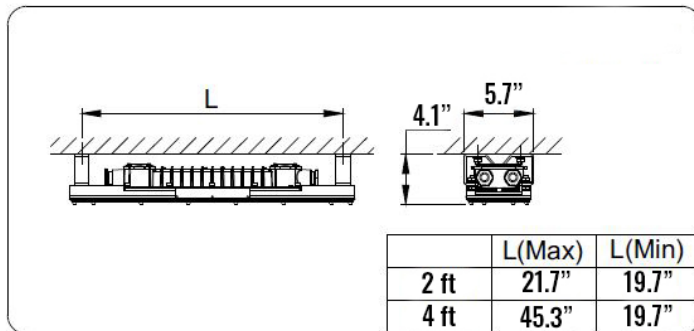

EXDURA LINEAR 48

48W LED EXPLOSION PROOF LIGHT

Lumens	6,000
Power Consumption	48W
CCT	5400-7000K
Beam Angle	150°
CRI	70
Operating Voltage	100 - 277 VAC
Lifespan	> 50,000 Hours
IP Grade	IP66
Body Construction	Aluminum Alloy
Dimensions	Length Option x 5.4" x 3.4"
Weight	2' - 14.1 lbs 4' - 24.25 lbs

CUSTOM ORDER CODE Example: EXDL48-2

Fixture	Length
EXDL48- Exdura Linear	2- 2 ft 4- 4 ft

Pipe Clamp

Wall Mount

Stanchion Mount

Clamp Mount

Ceiling Mount

Pendant Mount