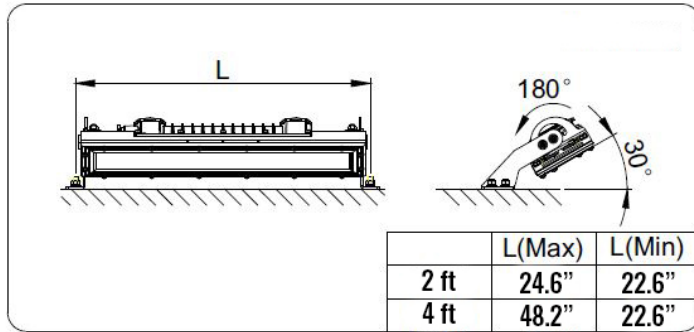

EXDURA LINEAR 48

48W LED EXPLOSION PROOF LIGHT

Lumens	6,000
Power Consumption	48W
CCT	5400-7000K
Beam Angle	150°
CRI	70
Operating Voltage	100 - 277 VAC
Lifespan	> 50,000 Hours
IP Grade	IP66
Body Construction	Aluminum Alloy
Dimensions	Length Option x 5.4" x 3.4"
Weight	2' - 14.1 lbs 4' - 24.25 lbs

CUSTOM ORDER CODE Example: EXDL48-2

Fixture	Length
EXDL48- Exdura Linear	2- 2 ft 4- 4 ft

Pipe Clamp

Wall Mount

Stanchion Mount

Clamp Mount

Ceiling Mount

Pendant Mount