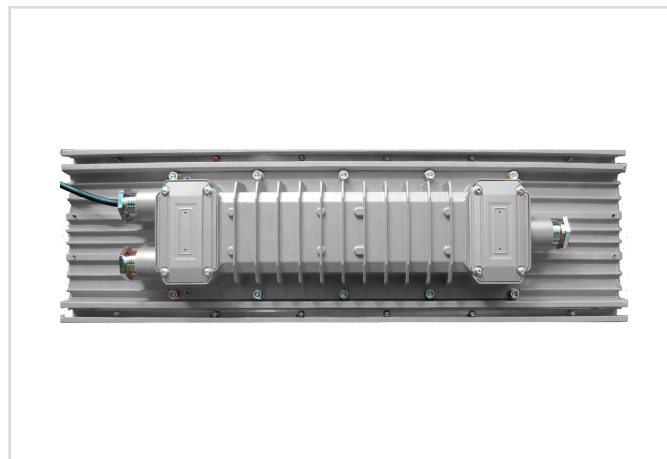

EXDURA LINEAR 48

48W LED EXPLOSION PROOF LIGHT

Lumens	6,000
Power Consumption	48W
CCT	5400-7000K
Beam Angle	150°
CRI	70
Operating Voltage	100 - 277 VAC
Lifespan	> 50,000 Hours
IP Grade	IP66
Body Construction	Aluminum Alloy
Dimensions	Length Option x 5.4" x 3.4"
Weight	2' - 14.1 lbs 4' - 24.25 lbs

CUSTOM ORDER CODE Example: EXDL48-2

Fixture	Length
EXDL48- Exdura Linear	2- 2 ft 4- 4 ft

Pipe Clamp

Wall Mount

Stanchion Mount

Clamp Mount

Ceiling Mount

Pendant Mount