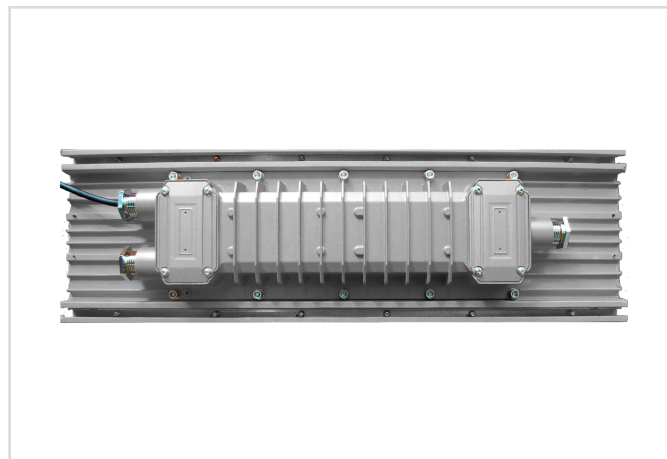

## EXDURA LINEAR 72

## 72W LED EXPLOSION PROOF LIGHT

**C1D2**

Lumens	9,100
Power Consumption	72W
CCT	5400-7000K
Beam Angle	150°
CRI	70
Operating Voltage	100 - 277 VAC
Lifespan	> 50,000 Hours
IP Grade	IP66
Body Construction	Copper-Free Aluminum Alloy
Dimensions	48" x 5.4" x 3.4"
Weight	24.25 lbs

**ORDER CODE** EXDL72-4

**Pipe Clamp**

**Wall Mount**

**Stanchion Mount**

**Clamp Mount**

**Ceiling Mount**

**Pendant Mount**