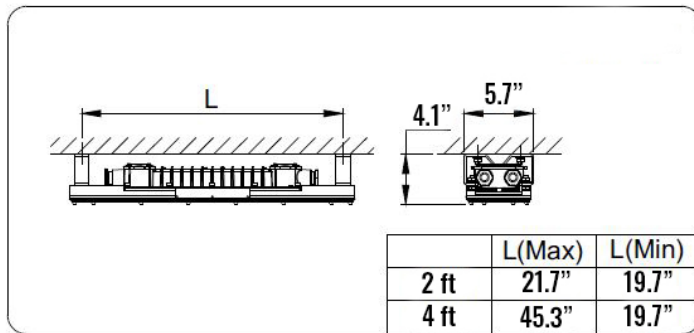

Stanchion Mount

Ceiling Mount