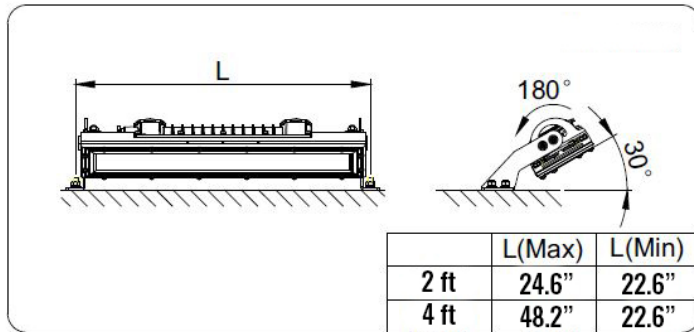

## 72W LED EXPLOSION PROOF LIGHT

**C1D2**

Lumens	9,100
Power Consumption	72W
CCT	5400-7000K
Beam Angle	150°
CRI	70
Operating Voltage	100 - 277 VAC
Lifespan	> 50,000 Hours
IP Grade	IP66
Body Construction	Copper-Free Aluminum Alloy
Dimensions	48" x 5.4" x 3.4"
Weight	24.25 lbs

**ORDER CODE** EXDL72-4

**Pipe Clamp**

**Wall Mount**

**Stanchion Mount**

**Clamp Mount**

**Ceiling Mount**

**Pendant Mount**