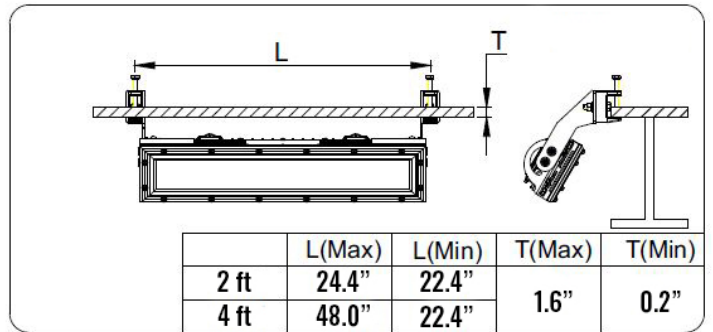

## 72W LED EXPLOSION PROOF LIGHT

**C1D2**

Lumens	9,100
Power Consumption	72W
CCT	5400-7000K
Beam Angle	150°
CRI	70
Operating Voltage	100 - 277 VAC
Lifespan	> 50,000 Hours
IP Grade	IP66
Body Construction	Copper-Free Aluminum Alloy
Dimensions	48" x 5.4" x 3.4"
Weight	24.25 lbs

**ORDER CODE** EXDL72-4

**Pipe Clamp**

**Wall Mount**

**Stanchion Mount**

**Clamp Mount**

**Ceiling Mount**

**Pendant Mount**