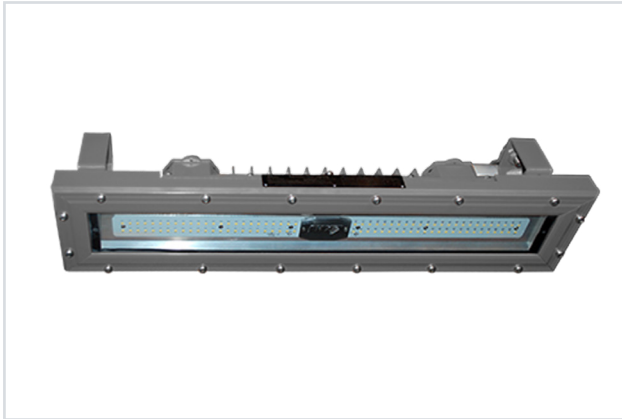

## EXDURA LINEAR 72

## 72W LED EXPLOSION PROOF LIGHT

**C1D2**

Lumens	9,100
Power Consumption	72W
CCT	5400-7000K
Beam Angle	150°
CRI	70
Operating Voltage	100 - 277 VAC
Lifespan	> 50,000 Hours
IP Grade	IP66
Body Construction	Copper-Free Aluminum Alloy
Dimensions	48" x 5.4" x 3.4"
Weight	24.25 lbs

**ORDER CODE** EXDL72-4

**Pipe Clamp**

**Wall Mount**

**Stanchion Mount**

**Clamp Mount**

**Ceiling Mount**

**Pendant Mount**