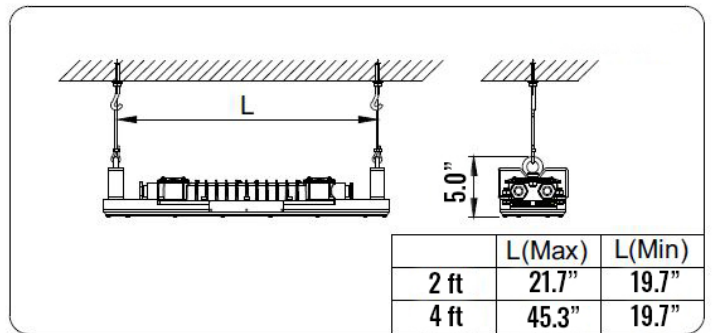

## 72W LED EXPLOSION PROOF LIGHT

**C1D2**

Lumens	9,100
Power Consumption	72W
CCT	5400-7000K
Beam Angle	150°
CRI	70
Operating Voltage	100 - 277 VAC
Lifespan	> 50,000 Hours
IP Grade	IP66
Body Construction	Copper-Free Aluminum Alloy
Dimensions	48" x 5.4" x 3.4"
Weight	24.25 lbs

**ORDER CODE** EXDL72-4

**Pipe Clamp**

**Wall Mount**

**Stanchion Mount**

**Clamp Mount**

**Ceiling Mount**

**Pendant Mount**