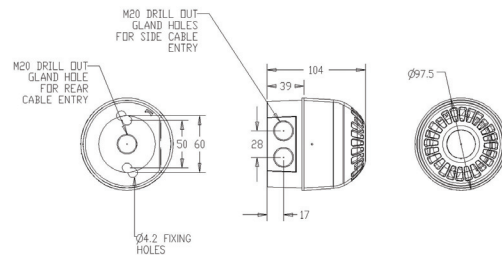

Applications - Industrial alarm

Specifications

Part No.	Base	Colours	Audibility at 1m	Tones	Voltage	Current
PSS-0060	deep base	Red	Up to 102dB (A)	32	110/230V AC	80mA
PSS-0063	deep base	White	Up to 102dB (A)	32	110/230V AC	80mA

IP Rating: IP65 **Operating Temp:** -25°C to +55°C **Construction:** Flame Retardant Polycarbonate **Cable Entries:** 2 x 20mm cable glands
Weight: 0.25kg **Compliance:** EN60950

klaxon
Signalling Solutions