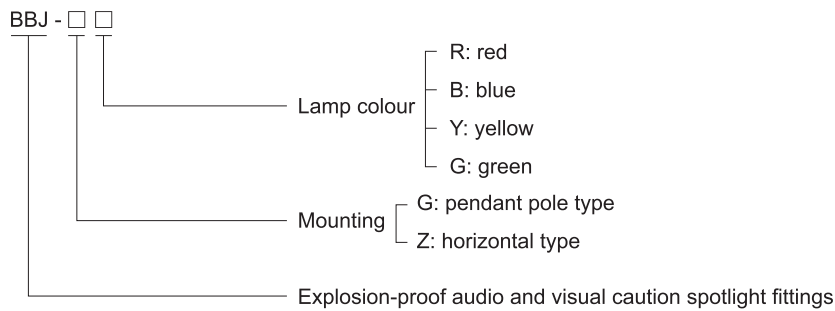

Local, Caution Spotlight Fittings

BBJ Series Explosion-proof Audio and Visual Caution Spotlight Fittings

- ◆ Explosion protection to
 - CENELEC
 - IEC
 - NEC
- ◆ Can be used in
 - Zone 1 and Zone 2
- ◆ Ultra-bright LED lamp, low consumption and long service life
- ◆ Enclosure in copper-free aluminium, powder coated surface, yellow (RAL1021).

Catalogue number logic

Selection table

Type/Ordering code	Weight (kg)
BBJ-ZR	3.00
BBJ-ZB	3.00
BBJ-ZY	3.00
BBJ-ZG	3.00
BBJ-GR	4.60
BBJ-GB	4.60
BBJ-GY	4.60
BBJ-GG	4.60

Note: The product is supplied according to "Type/Ordering code" in the table with mounting accessories.